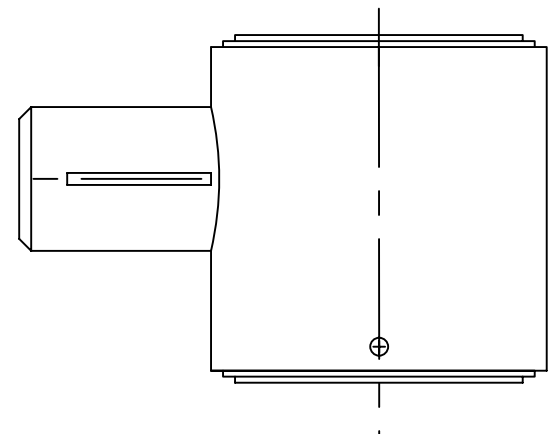

CONNECTOR DETAIL FRONT VIEW

		Reliable Scale Corporation		Reliable	
		PUMP JACK CELL W/ MOLEX CONN. - GEN. ARR.			
DATE:	FEB. 17/97	SCALE:	HALF	DWG. NO:	C04-40K-1
		REV. DATE:			REV: 0