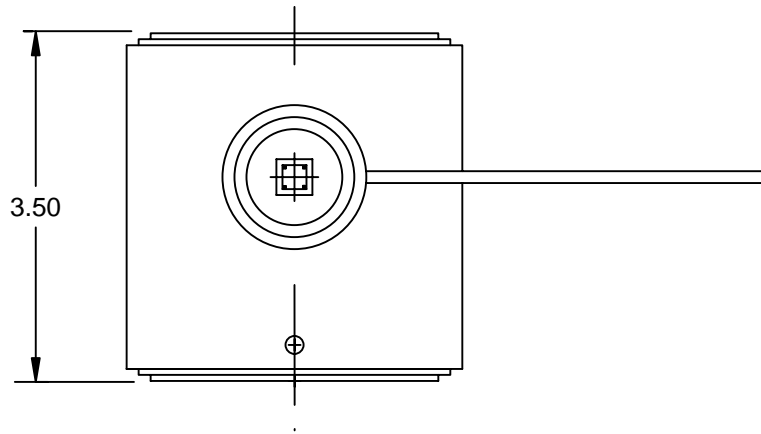

CONNECTOR DETAIL FRONT VIEW

		Reliable Scale Corporation		Reliable	
		PUMP JACK CELL W/ MOLEX CONN. - GEN. ARR.			
DATE:	FEB. 17/97	SCALE:	HALF	DWG. NO:	C04-40K-1
		REV. DATE:			REV: 0